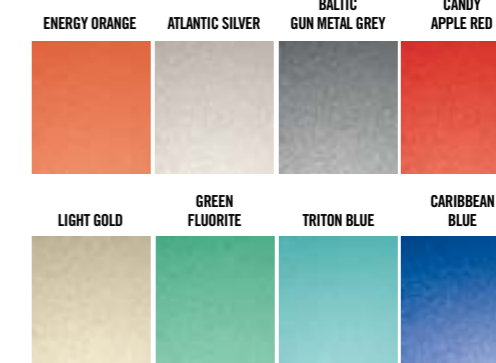

Comfort in the helm - the carbon bolstered deluxe seat option

Walk Through Transom with live bait tank and underfloor kill tank

YOUR SURTEES CAN BE PAINTED ANY COLOUR YOU CHOOSE.

Your Surtees can be painted any colour you choose. Just let your dealer know and we'll make it happen. If you don't have a colour in mind and are not sure where to start, see below for our range of most popular Surtees colours[†].

SOLID COLOURS

METALLIC COLOURS

FINISHING OPTIONS

1. Unpainted.
2. Painted Sides (Solid or Metallic) Nyalic the rest.
3. Painted Sides, Cabin Topsides and Transom (Solid or Metallic) Nyalic the rest.

www.surteesboats.com